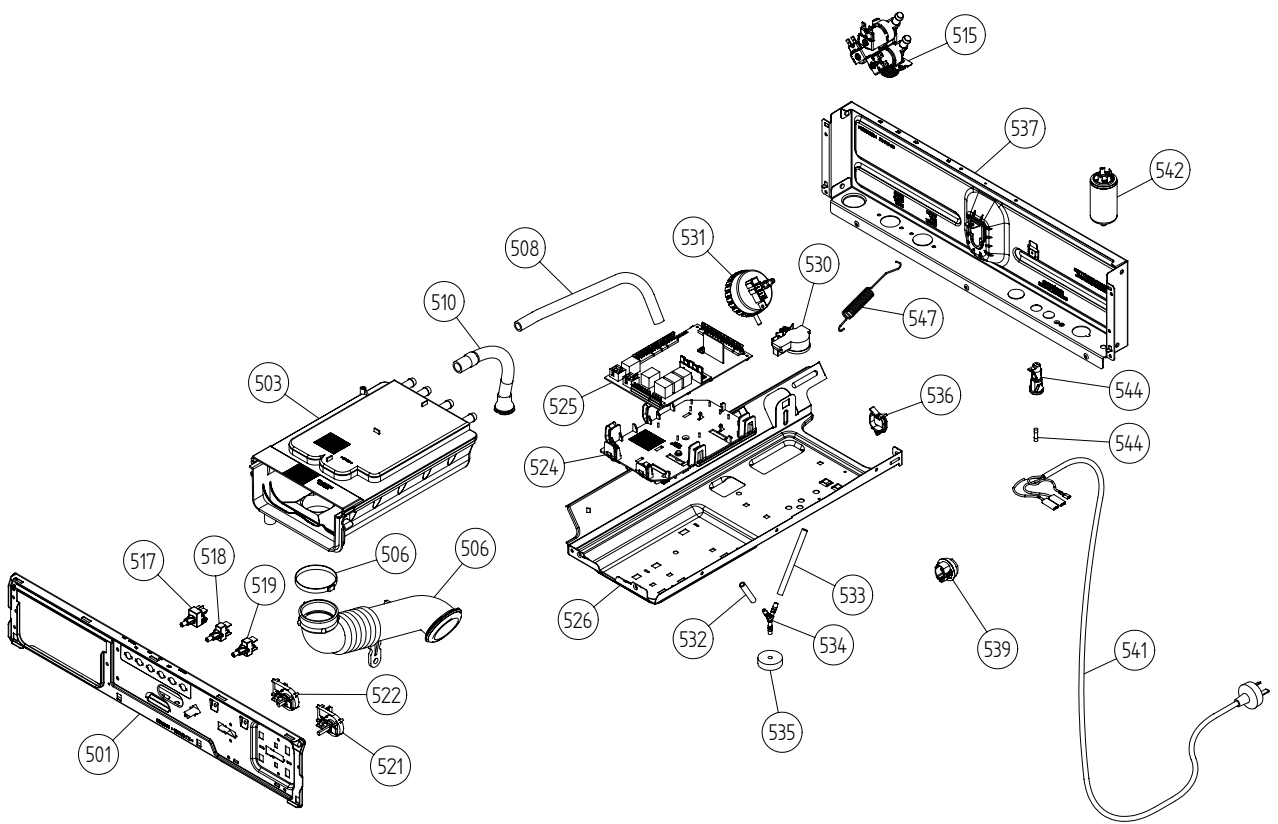

Upper session

ASKO, W6021 (Door) US - Titanium #107602117 (WM33AUS)

Pos	Spare part No.	Description	Qty	Comment
501	8061690	Front Beam 600/700 Series	1 Pcs	
501-a	8900338	Screw 20 Torx Self Tapping	2 Pcs	
501-b	8901413	Lock Washer laundry tops	2 Pcs	
501-c	8902087	Screw Plastic Housing 20 Torx	2 Pcs	
503	8061661	Container Det. Disp. 600s	1 Pcs	
503-a	8901970	Screw	2 Pcs	
503-b	8902072	Screw	1 Pcs	
503-c	8056656	Cable Tie	3 Pcs	
506	8061628	BELLOWS HOSE INLET WM20	1 Pcs	
506	8064692	BelloWS hose longer alternate	1 Pcs	
506-a	8063607	Hose Clip	1 Pcs	
508	8061702	Rubber Hose	3 Pcs	
510	8061736	Ventilation Hose WM20	1 Pcs	
510-a	8052730	Hose Clip	1 Pcs	
515	8061757	Fill Valve 3way 600	1 Pcs	
515-a	8901097	Screw Terminal	2 Pcs	
517	8061875	Switch ON/OFF WM20	1 Pcs	
518	8063719	Push Button Start T700720	2 Pcs	
519	8063717	Push Button Switch 1 Closing	3 Pcs	
521	8064362	ROTARY SWITCH WM33/44	1 Pcs	
522	8064376	Rotary switch temp/RPM WM33/	1 Pcs	
524	8061921	Holder Prog Control WMD600/700	1 Pcs	
525	8065839	Control unit WM33/44A	1 Pcs	
526	8061692	Bracket Elec. Comp. WM 20	1 Pcs	
526-a	8900338	Screw 20 Torx Self Tapping	2 Pcs	
526-b	8900327	Screw 20 Torx Self Tapping	1 Pcs	
529	8087400	Basic Harness 6021/6221	1 Pcs	
529	8087411	Harness Add. 6 Buttons 6021	1 Pcs	
530	8061664	Level Sensor 600s	1 Pcs	
531	8064275	Level switch	1 Pcs	
532	8003641	Rubber Hose	1 Pcs	
533	7382985	Rubber Hose	1 Pcs	
534	8051843	YPipe Water Level SW 04/06 WM	1 Pcs	
535	8061997	Ground Level Switch Hose WM 20	2 Pcs	
536	8061975	Cable Holder	1 Pcs	
537	8061694	CROSS BEAM	1 Pcs	
537-a	8900327	Screw 20 Torx Self Tapping	4 Pcs	
539	8006948	Grommet	1 Pcs	
541	8064210	Cord set w/flat pin sleeves	1 Pcs	
542	8058558	RFI 05/06 WM	1 Pcs	
542-a	8901155	Nut	1 Pcs	
542-b	8901419	Lock Washer	1 Pcs	
544	8065573	FUSE HOLDER GREY 15A US/CA	2 Pcs	
544-a	8058140	BK/MDA15 Fuse All laundry	2 Pcs	
544-b	8055725	Hub Fuse Holder	2 Pcs	
544-c	8054613	Fuse Holder Laundry	2 Pcs	
547	8061923	Balancing Spring WM 20	2 Pcs