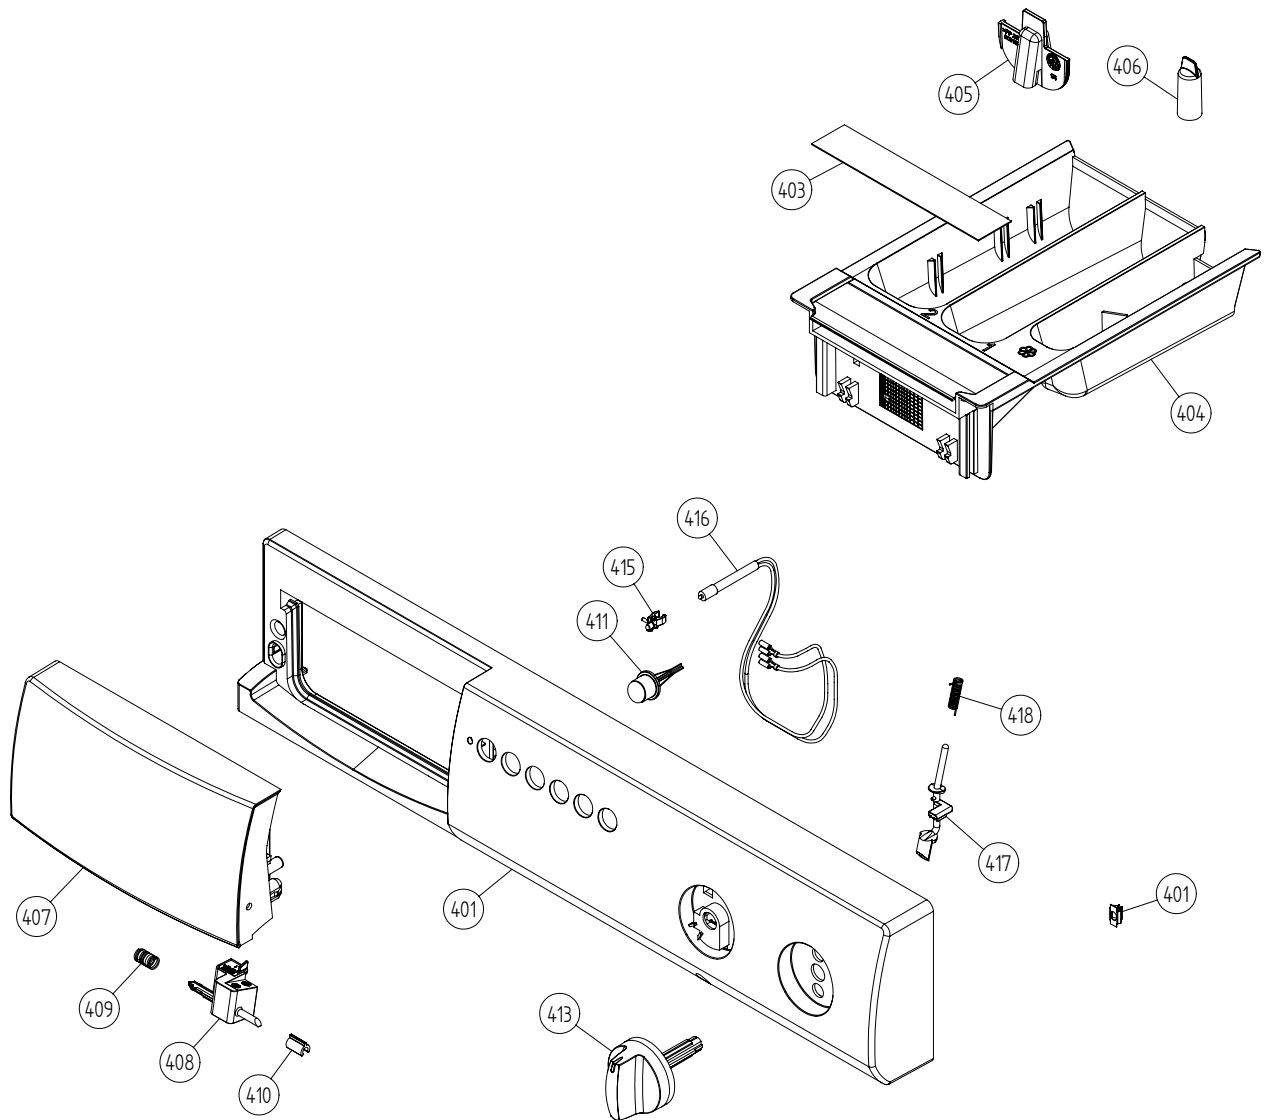

Cylinder and related parts

ASKO, W6021 (Door) US - Titanium #107602117 (WM33AUS)

Pos	Spare part No.	Description	Qty	Comment
301	8064906-81	Front door	1 Pcs	
302	8061651-81	FRAME FRONT DOOR OUTER GREYME.	1 Pcs	
303	8061652-42	Front Door Frame Inner	1 Pcs	
304	8061685	Front Glass	1 Pcs	
305	8061798	Lock Hook Door 600s	1 Pcs	
306	8064025	Seal front door WM20/21	1 Pcs	
307	8061624	Securing Plate	4 Pcs	
308	8061686-42	Hinge Front Door Grey WM 20	1 Pcs	
308-a	8901969	Screw	2 Pcs	
309	8061687	Shaft for Hinge WM 20	1 Pcs	
311	8061671-81	Cover Plate Outer Metallic	1 Pcs	
312	8061879	Tension Spring	4 Pcs	
314	8061616	Gap Sealing Side WM 20	2 Pcs	
315	8061670	COVER PLATE INNER	1 Pcs	
316	8061678	DAMPER WEIGHT	2 Pcs	
316-a	8901135	SCREW	4 Pcs	
318	8061679	Door Lock Comp. W600s	1 Pcs	
318-a	8902087	Screw Plastic Housing 20 Torx	2 Pcs	
319	8061780	Emergency Opening Compl. WM20	1 Pcs	
320	8061680-UL	Can also use #8061680	1 Pcs	
321	8061677	FRONT PANEL TUB WM20	1 Pcs	
321	8065043	Front panel tub WM20/21	1 Pcs	
322	8061889	Seal Strip Tub 600s	1 Pcs	
323	8061669	TENSION RING WM20	1 Pcs	
325	8061600	Cylinder	1 Pcs	
326	8061604	Drum Paddle	3 Pcs	
327	8061682	Drive Belt 600 series washers	1 Pcs	
328	8058497	ORing 600s Drum Shaft WM	1 Pcs	
329	8801211	Vring cassette compl. w/orin	1 Pcs	
330	8056314	Bearing Comp. WM Rear Panel	2 Pcs	
331	8801165	Container Complete	1 Pcs	
332	8056810	Wave Washer WM	1 Pcs	
333	8056376	Pulley for Drum WM	1 Pcs	
334	8057209	Washer Level Leg DW	1 Pcs	
335	8901052	Screw	1 Pcs	