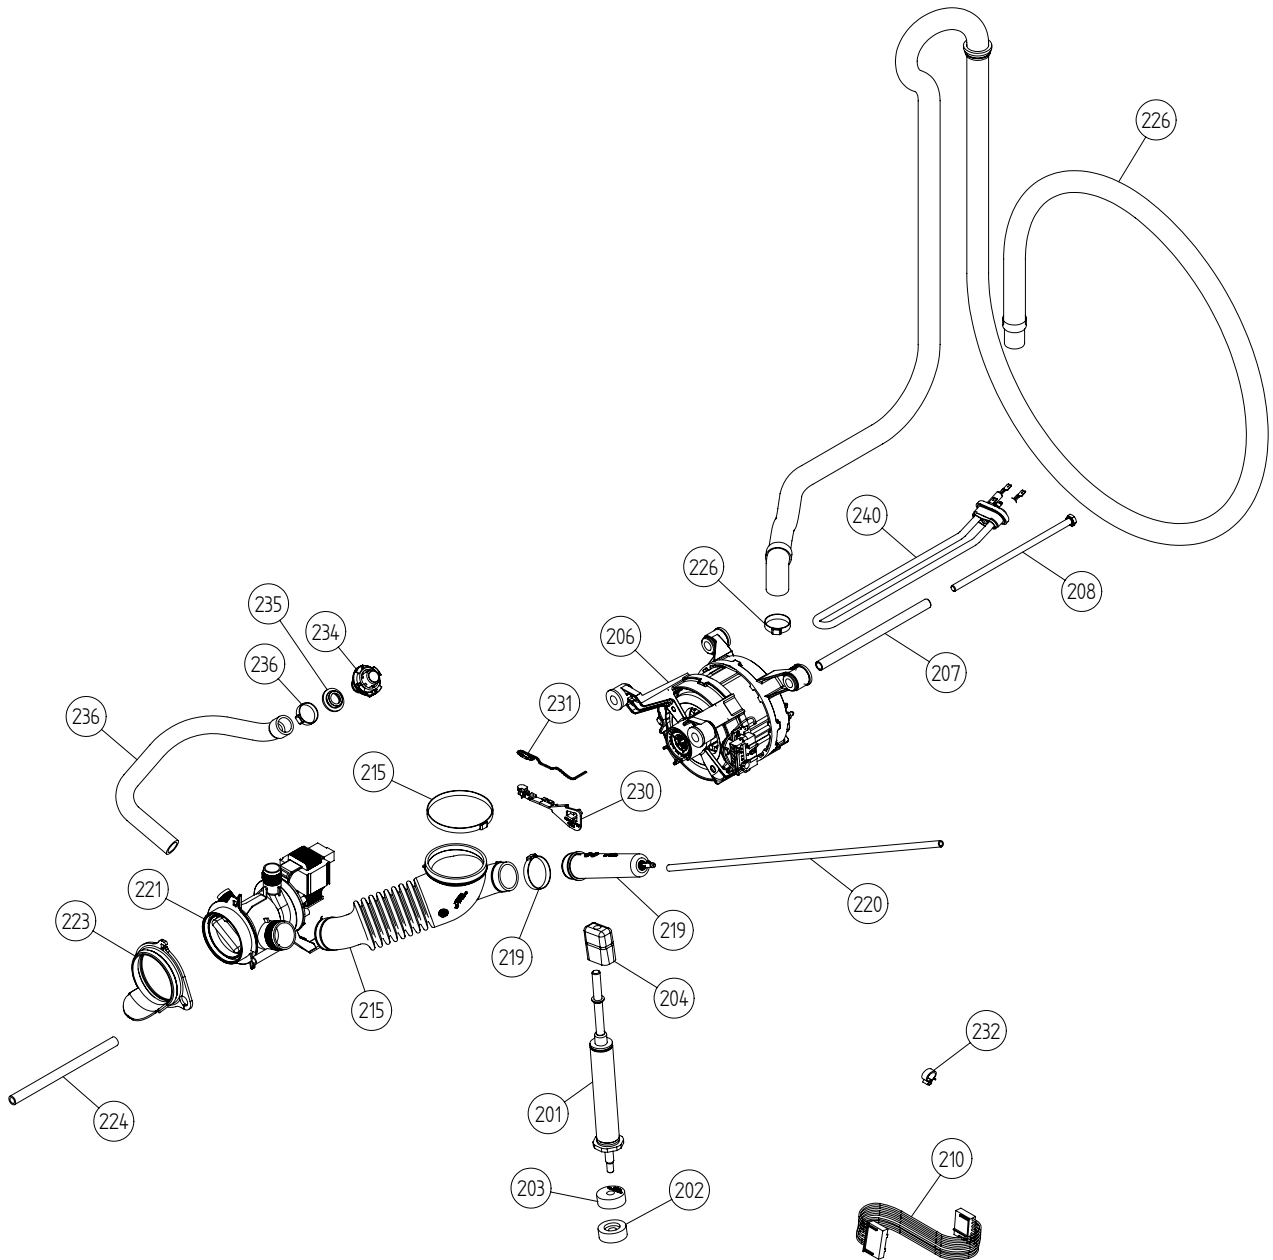

Outer casing

ASKO, W6021 (Door) US - Titanium #107602117 (WM33AUS)

Pos	Spare part No.	Description	Qty	Comment
101	8061817-81	Top WM50 titanium	1 Pcs	
101-a	8900338	Screw 20 Torx Self Tapping	3 Pcs	
101-b	8901413	Lock Washer laundry tops	2 Pcs	
103	8064062	Top Cover Strip	1 Pcs	
106	8801174-81	Side WM50 titanium	2 Pcs	
107	8061763	Clip Front Plate 600700s	2 Pcs	
108	8061916	CABLE HOLDER WMD20	3 Pcs	
109	8061713	HOLDER HOSE/SIDE PLATE WMD20	2 Pcs	
111	8064017	Insulation	1 Pcs	
112	8061732-81	front WM50 titanim	1 Pcs	
112-a	8900327	Screw 20 Torx Self Tapping	4 Pcs	
112-b	8901413	Lock Washer laundry tops	2 Pcs	
114	8064177	Hook Lower Pane	2 Pcs	
114-a	8900338	Screw 20 Torx Self Tapping	2 Pcs	
115	8061741	RUBBER BUFFER FRONT DOOR	2 Pcs	
116	8061744	HINGE BEARING	2 Pcs	
116-a	8901097	Screw Terminal	6 Pcs	
118	8061745	RUBBER BUFFER HINGE	2 Pcs	
119	8064293-95	Lower Cover Stainless Steel. U	1 Pcs	
119-a	8900327	Screw 20 Torx Self Tapping	2 Pcs	
119-b	8901413	Lock Washer laundry tops	2 Pcs	
122	8061785	PUMP GUARD WM20	1 Pcs	
123	8061657-81	outlet pump door WM50 Titanium	1 Pcs	
127	8061737	REAR PANEL WM20	1 Pcs	
127-a	8061959	Plug Hum. Sensor	1 Pcs	
127-b	8900338	Screw 20 Torx Self Tapping	11 Pcs	
131	8061693	Cross Beam Rear 600	1 Pcs	
131-a	8900338	Screw 20 Torx Self Tapping	4 Pcs	
131-b	8901413	Lock Washer laundry tops	1 Pcs	
133	8064206-UL	GrommetShipping Support 600s	3 Pcs	
134	8901940	Bolt Shippng WM20	3 Pcs	
134	8901037	Screw bufo	3 Pcs	
135	8061767	Locking Clip Shipping 600s	3 Pcs	
136	8065773	HOLDER FRAME REAR COVER	2 Pcs	Bild saknas
137	8056950	Fill Hose Pex WM	1 Pcs	
138	8050805	GOOSE NECK for DRAIN HOSE	1 Pcs	
138-a	8002263	Cable Strip	1 Pcs	
139	8061618	BASE PAN WMD20	1 Pcs	
140	8059334	Leveling Leg Comp. WMD 20	4 Pcs	