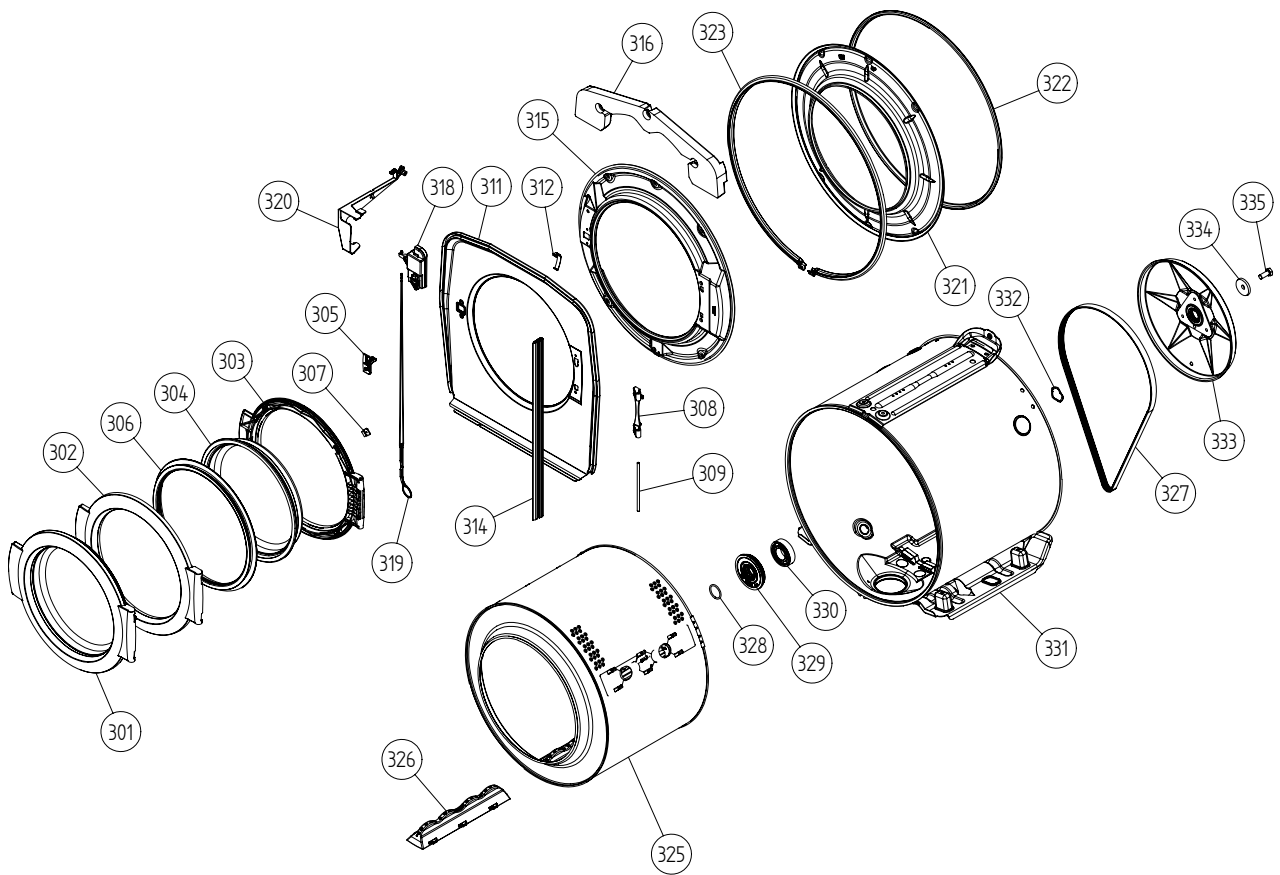

Cylinder and related parts

ASKO, W6021 (Door) US - Titanium #107602117 (WM33AUS)

Pos	Spare part No.	Description	Qty	Comment
301	8064906-81	Front door	1 Pcs	
302	8061651-81	FRAME FRONT DOOR OUTER GREYME.	1 Pcs	
303	8061652-42	Front Door Frame Inner	1 Pcs	
304	8061685	Front Glass	1 Pcs	
305	8061798	Lock Hook Door 600s	1 Pcs	
306	8064025	Seal front door WM20/21	1 Pcs	
307	8061624	Securing Plate	4 Pcs	
308	8061686-42	Hinge Front Door Grey WM 20	1 Pcs	
308-a	8901969	Screw	2 Pcs	
309	8061687	Shaft for Hinge WM 20	1 Pcs	
311	8061671-81	Cover Plate Outer Metallic	1 Pcs	
312	8061879	Tension Spring	4 Pcs	
314	8061616	Gap Sealing Side WM 20	2 Pcs	
315	8061670	COVER PLATE INNER	1 Pcs	
316	8061678	DAMPER WEIGHT	2 Pcs	
316-a	8901135	SCREW	4 Pcs	
318	8061679	Door Lock Comp. W600s	1 Pcs	
318-a	8902087	Screw Plastic Housing 20 Torx	2 Pcs	
319	8061780	Emergency Opening Compl. WM20	1 Pcs	
320	8061680-UL	Can also use #8061680	1 Pcs	
321	8061677	FRONT PANEL TUB WM20	1 Pcs	
321	8065043	Front panel tub WM20/21	1 Pcs	
322	8061889	Seal Strip Tub 600s	1 Pcs	
323	8061669	TENSION RING WM20	1 Pcs	
325	8061600	Cylinder	1 Pcs	
326	8061604	Drum Paddle	3 Pcs	
327	8061682	Drive Belt 600 series washers	1 Pcs	
328	8058497	ORing 600s Drum Shaft WM	1 Pcs	
329	8801211	Vring cassette compl. w/orin	1 Pcs	
330	8056314	Bearing Comp. WM Rear Panel	2 Pcs	
331	8801165	Container Complete	1 Pcs	
332	8056810	Wave Washer WM	1 Pcs	
333	8056376	Pulley for Drum WM	1 Pcs	
334	8057209	Washer Level Leg DW	1 Pcs	
335	8901052	Screw	1 Pcs