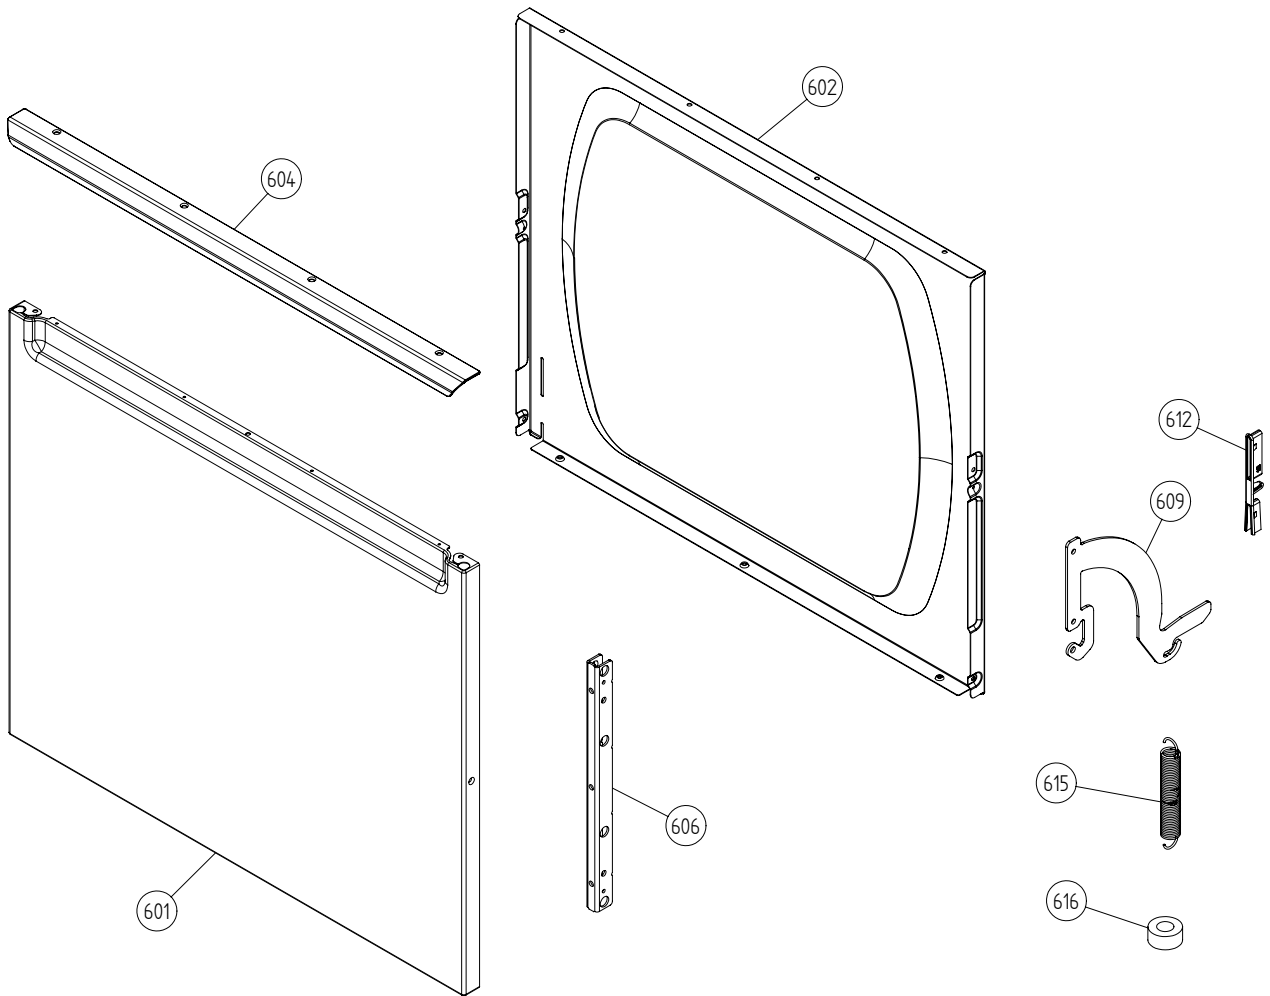

Outer door

ASKO, W6021 (Door) US - Titanium #107602117 (WM33AUS)

Pos	Spare part No.	Description	Qty	Comment
601	8061733-95	Outer Door WMD600/700 Series.	1 Pcs	
602	8061734-95	Inr Door SS WM 20not chrome	1 Pcs	
602-a	8900395	Screw	5 Pcs	
604	8061656-81	Handle Front Door WM 20 meta	1 Pcs	
606	8061764	Reinforcement Hinge WM 20	1 Pcs	
606-a	8901969	Screw	4 Pcs	
606-b	8901097	Screw Terminal	4 Pcs	
609	8061906	Hinge Electric WM 20	2 Pcs	
609-a	8901192	Locking Nut WM 03/05	2 Pcs	
609-b	8901004	Screw	2 Pcs	
609-c	7382628	Nylon Washer	2 Pcs	
612	8061777-81	Guide Hinge Metallic WM 20	2 Pcs	
615	8061742	Tension Spring Hinge WM 20	1 Pcs	
616	8061909	Glide Sleeve Tension Spring	1 Pcs