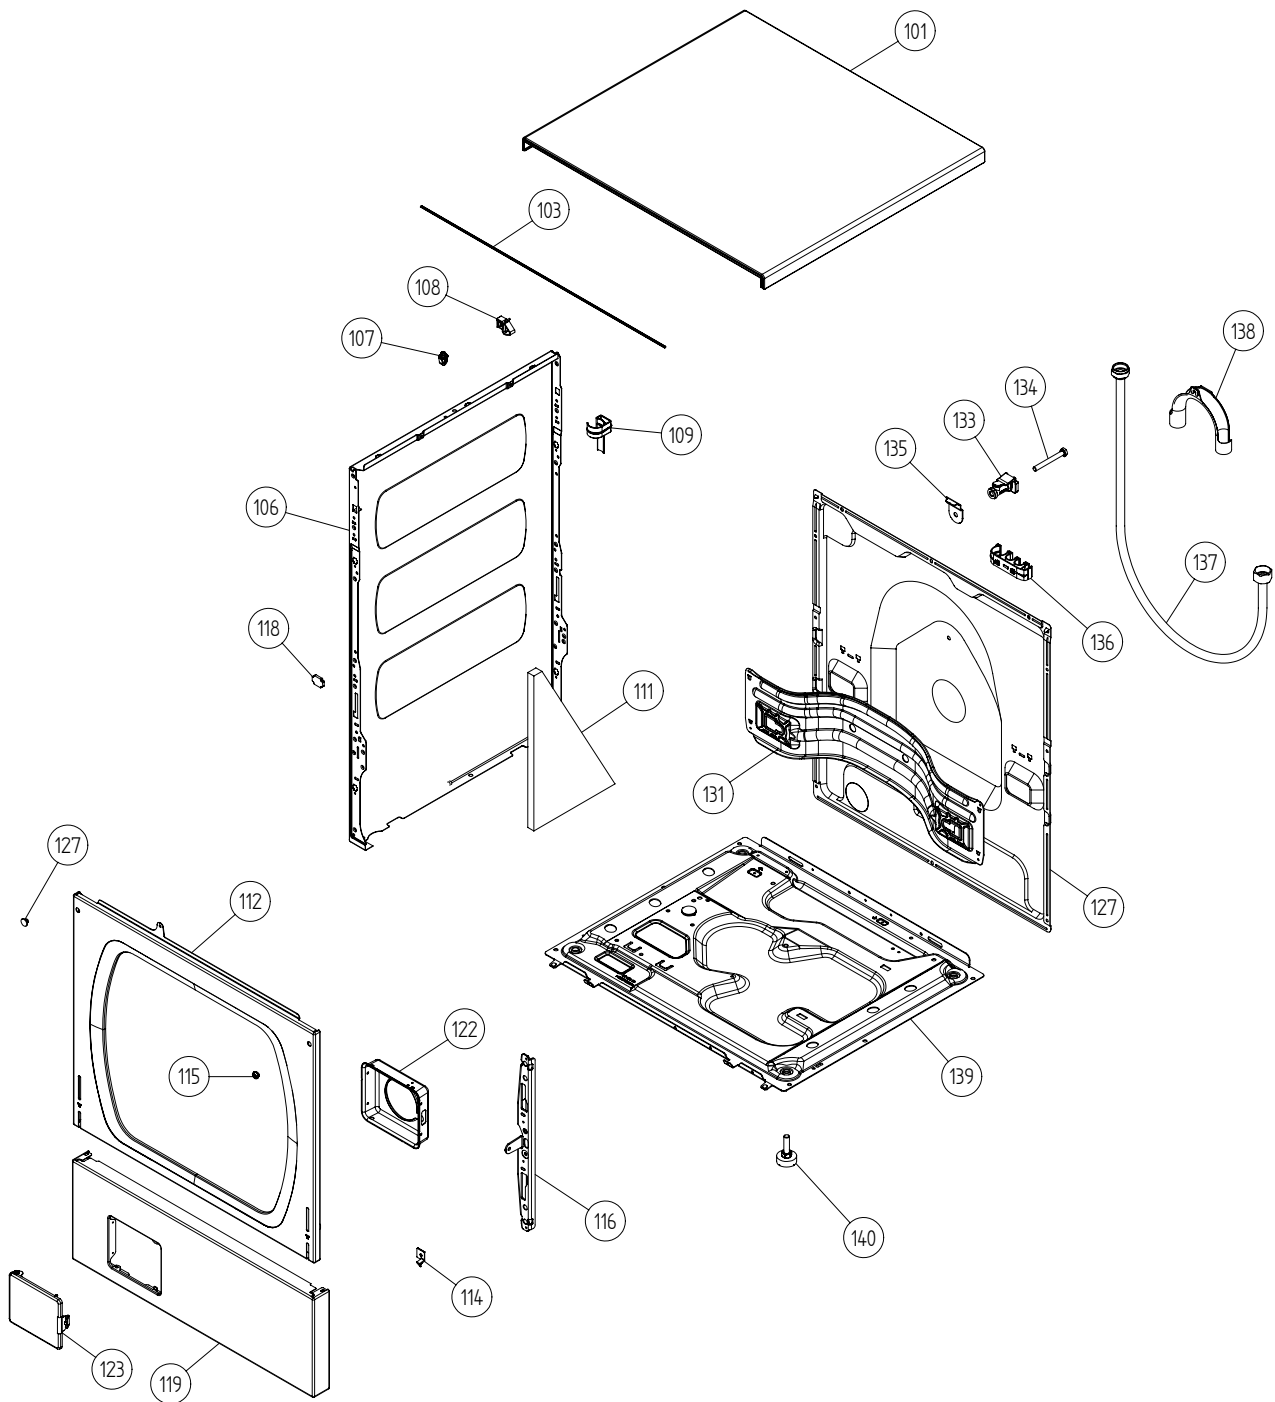

Outer casing

ASKO, W6021 (Door) US - Titanium #107602117 (WM33AUS)

Pos	Spare part No.	Description	Qty	Comment
101	8061817-81	Top WM50 titanium	1 Pcs	
101-a	8900338	Screw 20 Torx Self Tapping	3 Pcs	
101-b	8901413	Lock Washer laundry tops	2 Pcs	
103	8064062	Top Cover Strip	1 Pcs	
106	8801174-81	Side WM50 titanium	2 Pcs	
107	8061763	Clip Front Plate 600700s	2 Pcs	
108	8061916	CABLE HOLDER WMD20	3 Pcs	
109	8061713	HOLDER HOSE/SIDE PLATE WMD20	2 Pcs	
111	8064017	Insulation	1 Pcs	
112	8061732-81	front WM50 titanim	1 Pcs	
112-a	8900327	Screw 20 Torx Self Tapping	4 Pcs	
112-b	8901413	Lock Washer laundry tops	2 Pcs	
114	8064177	Hook Lower Pane	2 Pcs	
114-a	8900338	Screw 20 Torx Self Tapping	2 Pcs	
115	8061741	RUBBER BUFFER FRONT DOOR	2 Pcs	
116	8061744	HINGE BEARING	2 Pcs	
116-a	8901097	Screw Terminal	6 Pcs	
118	8061745	RUBBER BUFFER HINGE	2 Pcs	
119	8064293-95	Lower Cover Stainless Steel. U	1 Pcs	
119-a	8900327	Screw 20 Torx Self Tapping	2 Pcs	
119-b	8901413	Lock Washer laundry tops	2 Pcs	
122	8061785	PUMP GUARD WM20	1 Pcs	
123	8061657-81	outlet pump door WM50 Titanium	1 Pcs	
127	8061737	REAR PANEL WM20	1 Pcs	
127-a	8061959	Plug Hum. Sensor	1 Pcs	
127-b	8900338	Screw 20 Torx Self Tapping	11 Pcs	
131	8061693	Cross Beam Rear 600	1 Pcs	
131-a	8900338	Screw 20 Torx Self Tapping	4 Pcs	
131-b	8901413	Lock Washer laundry tops	1 Pcs	
133	8064206-UL	GrommetShipping Support 600s	3 Pcs	
134	8901940	Bolt Shippng WM20	3 Pcs	
134	8901037	Screw bufo	3 Pcs	
135	8061767	Locking Clip Shipping 600s	3 Pcs	
136	8065773	HOLDER FRAME REAR COVER	2 Pcs	Bild saknas
137	8056950	Fill Hose Pex WM	1 Pcs	
138	8050805	GOOSE NECK for DRAIN HOSE	1 Pcs	
138-a	8002263	Cable Strip	1 Pcs	
139	8061618	BASE PAN WMD20	1 Pcs	
140	8059334	Leveling Leg Comp. WMD 20	4 Pcs	